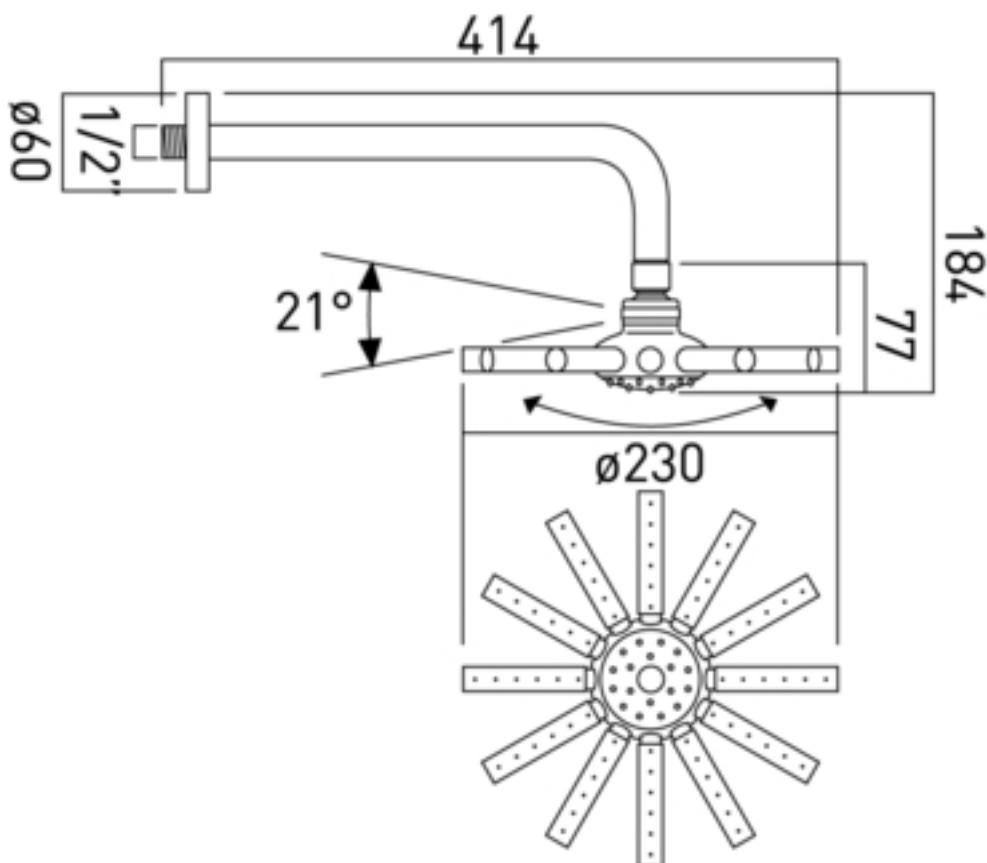

Technical sheet: WG-SFKITSTAR/SA

single function fixed star head
and shower arm
wall mounted
chrome finish
1.0 bar MP

Technical drawing

All products include a 12 year guarantee.