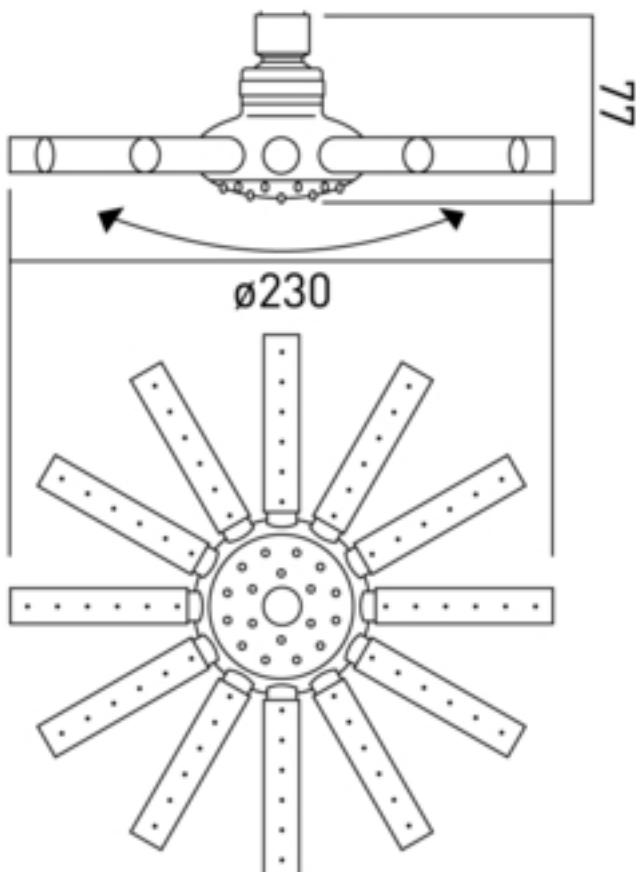

Technical sheet: WG-SFKITSTAR

single function fixed star shower head

chrome finish

1/2" female inlet

1.0 bar MP

Technical drawing

All products include a 12 year guarantee.