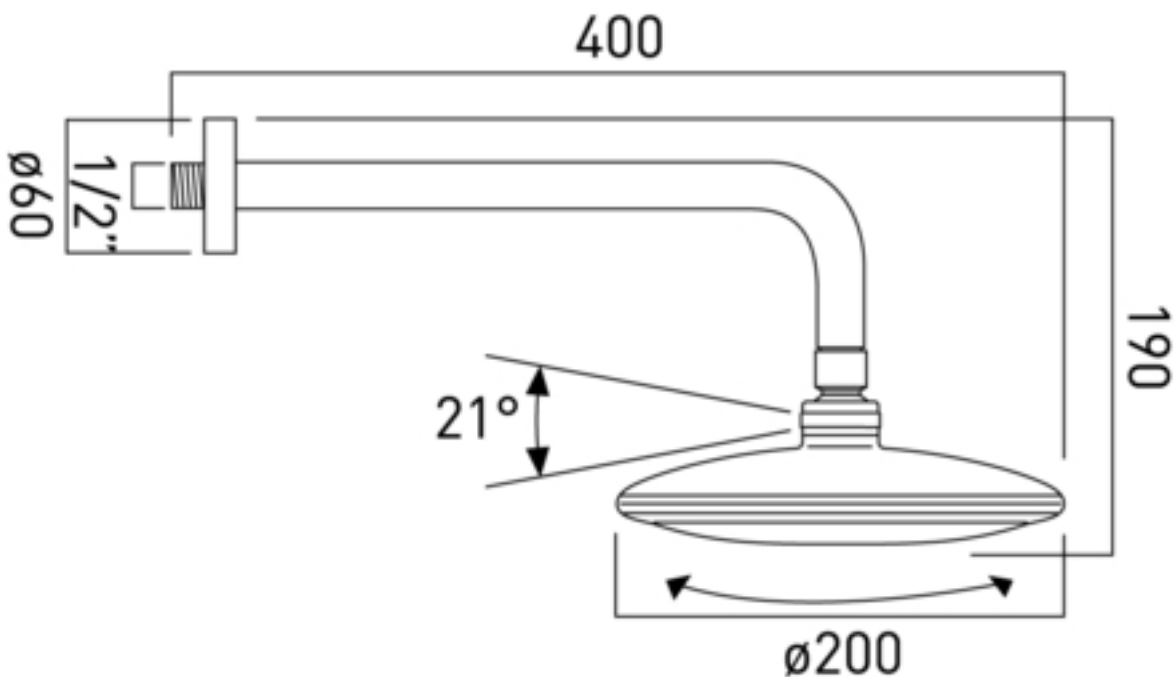

Technical sheet: WG-SFKITDISC/SA

single function fixed disc head
and shower arm
wall mounted
chrome finish
1.0 bar MP

Technical drawing

All products include a 12 year guarantee.