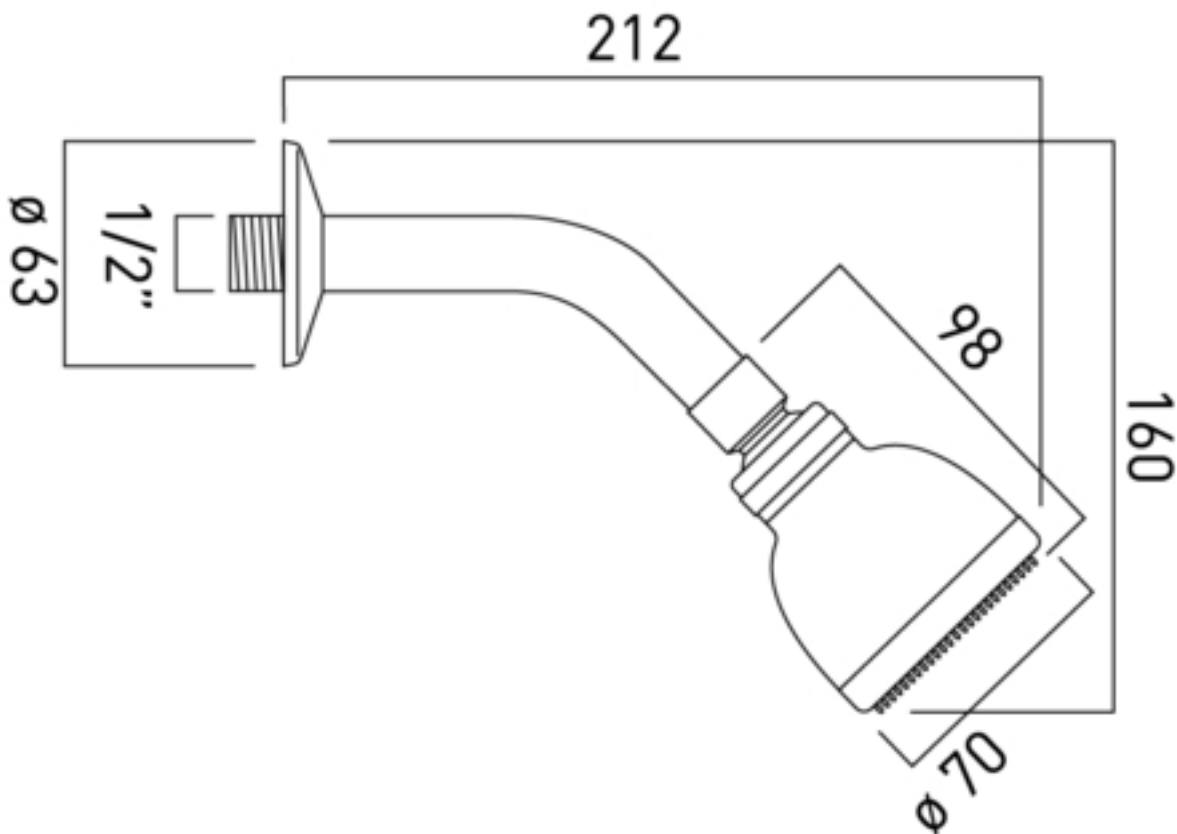

Technical sheet: WG-SFKIT

single function fixed head
and shower arm
wall mounted
chrome finish
0.2 bar LP

Technical drawing

All products include a 12 year guarantee.