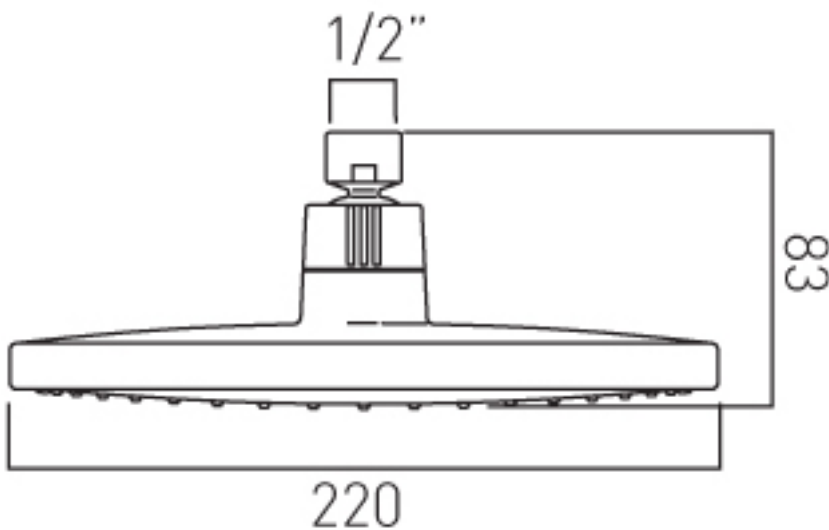

Technical sheet: WG-SATURNHEAD-MF

multi function fixed shower head

chrome finish

1/2" female inlet

0.5 bar LP

Technical drawing

All products include a 12 year guarantee.