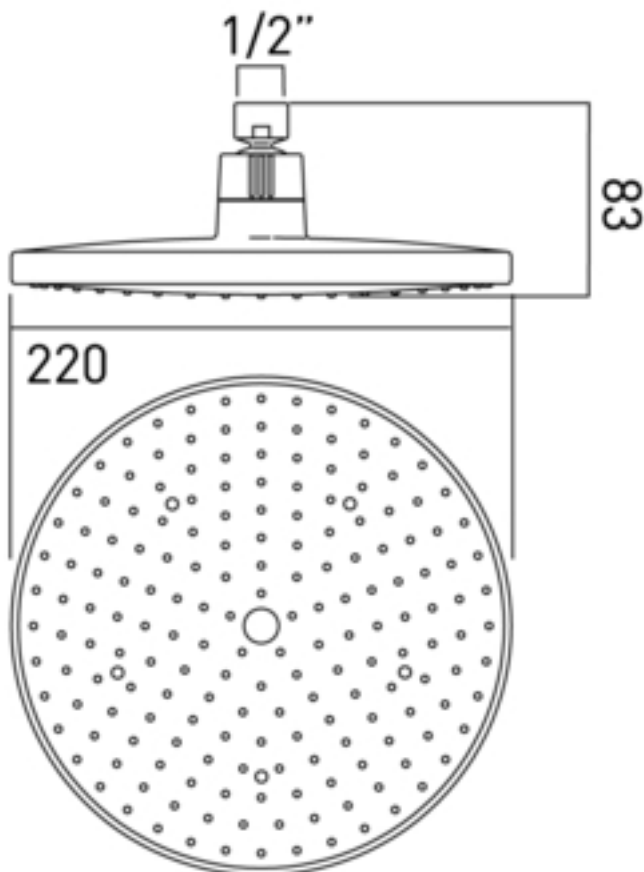

Technical sheet: WG-SATURNHEAD

single function fixed shower head

chrome finish

1/2" female inlet

0.5 bar LP

Technical drawing

All products include a 12 year guarantee.