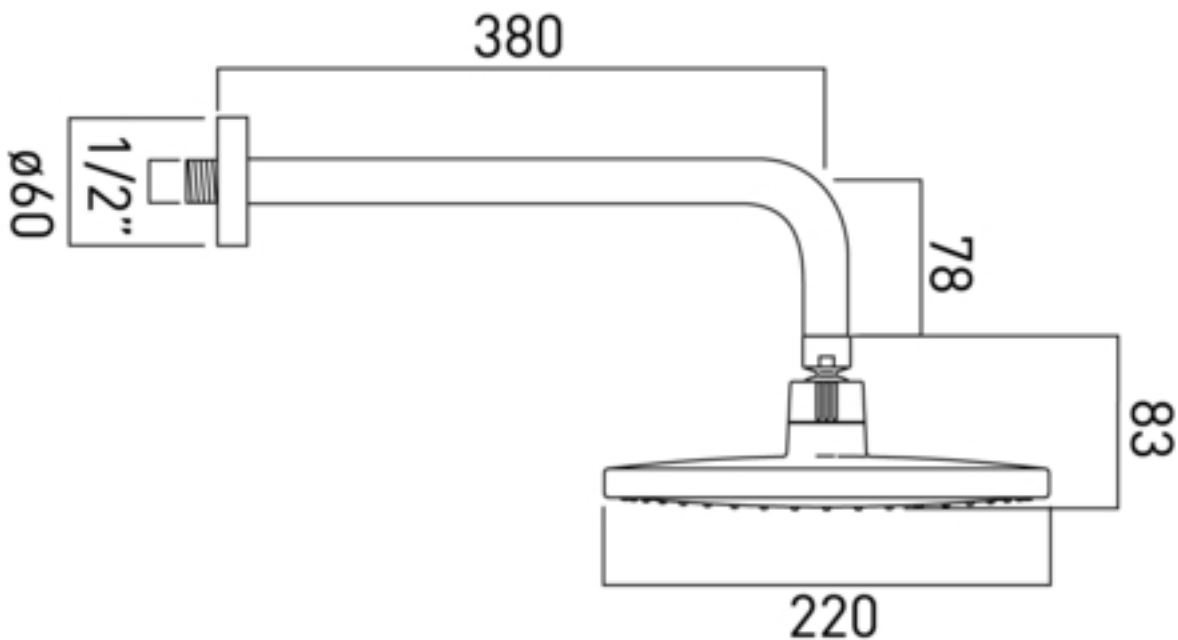

Technical sheet: WG-SATURN/SA

single function fixed disc head
and shower arm
chrome finish
0.5 bar LP

Technical drawing

All products include a 12 year guarantee.