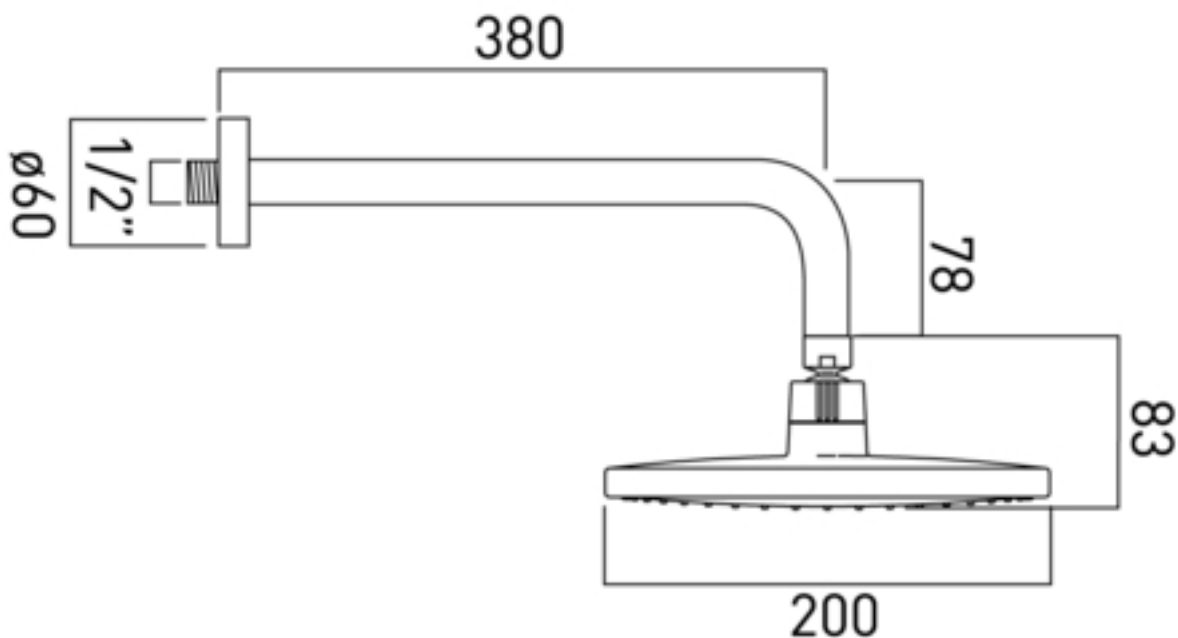

Technical sheet: WG-SATURN/MF/SA

multi function fixed disc head
and shower arm
wall mounted
chrome finish
0.5 bar LP

Technical drawing

All products include a 12 year guarantee.