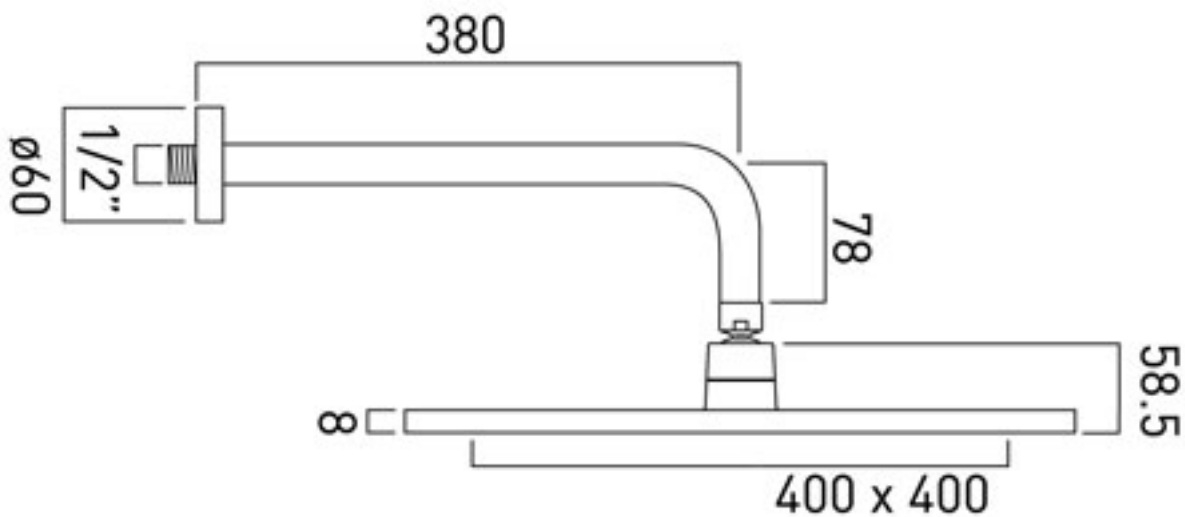

Technical drawing

All products include a 12 year guarantee.