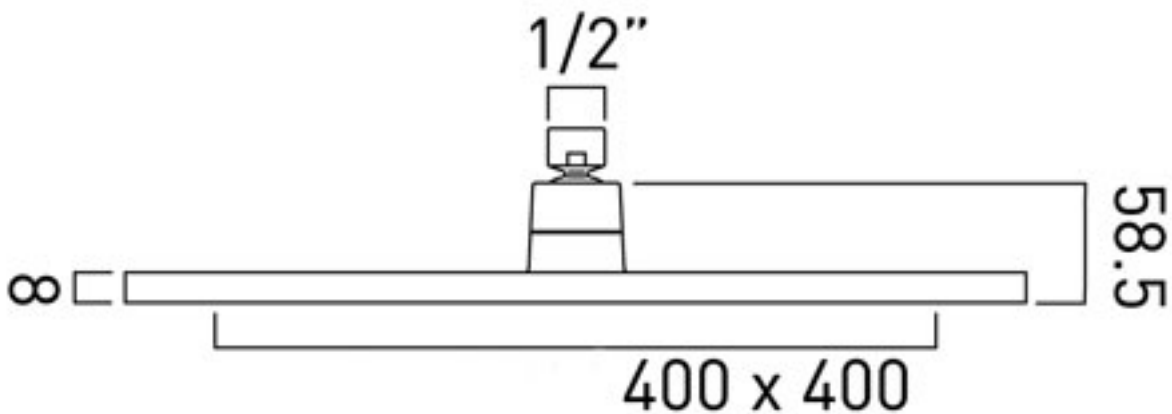

Technical sheet: WG-QUADRO/16

single function square shower head

16" (400mm)

easy clean

1.0 bar MP

Technical drawing

All products include a 12 year guarantee.