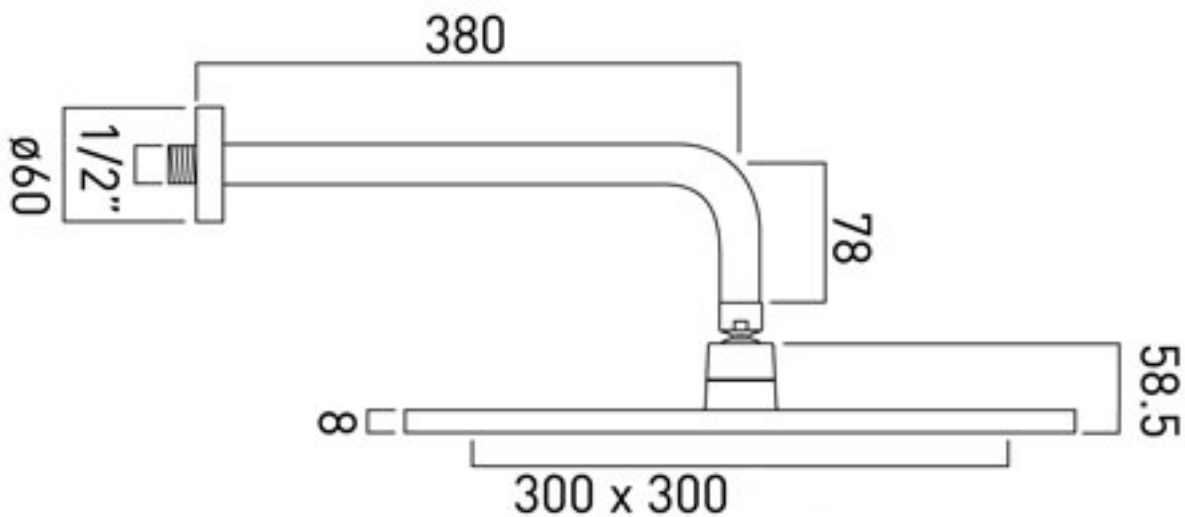

Technical sheet: WG-QUADRO/12/SA

square shower head
with shower arm
12" (300mm)
easy clean
chrome finish
1.0 bar MP

Technical drawing

All products include a 12 year guarantee.