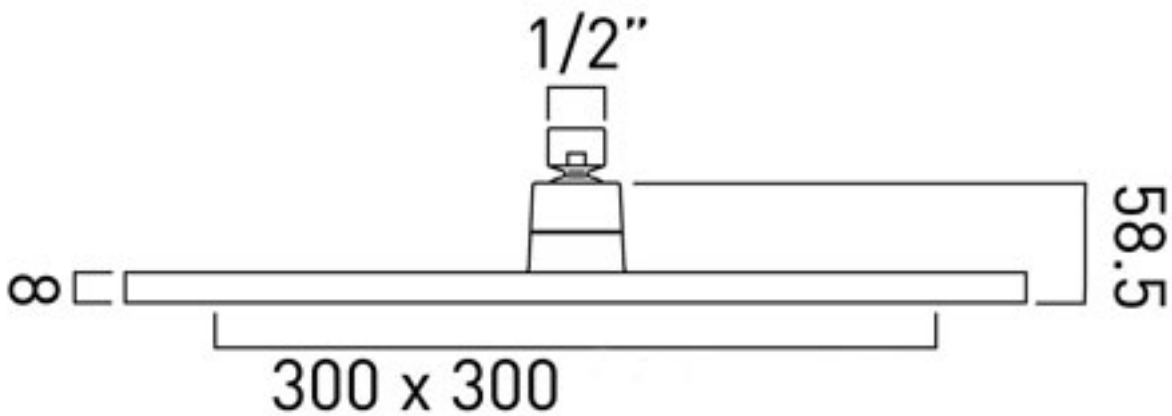

Technical drawing

All products include a 12 year guarantee.