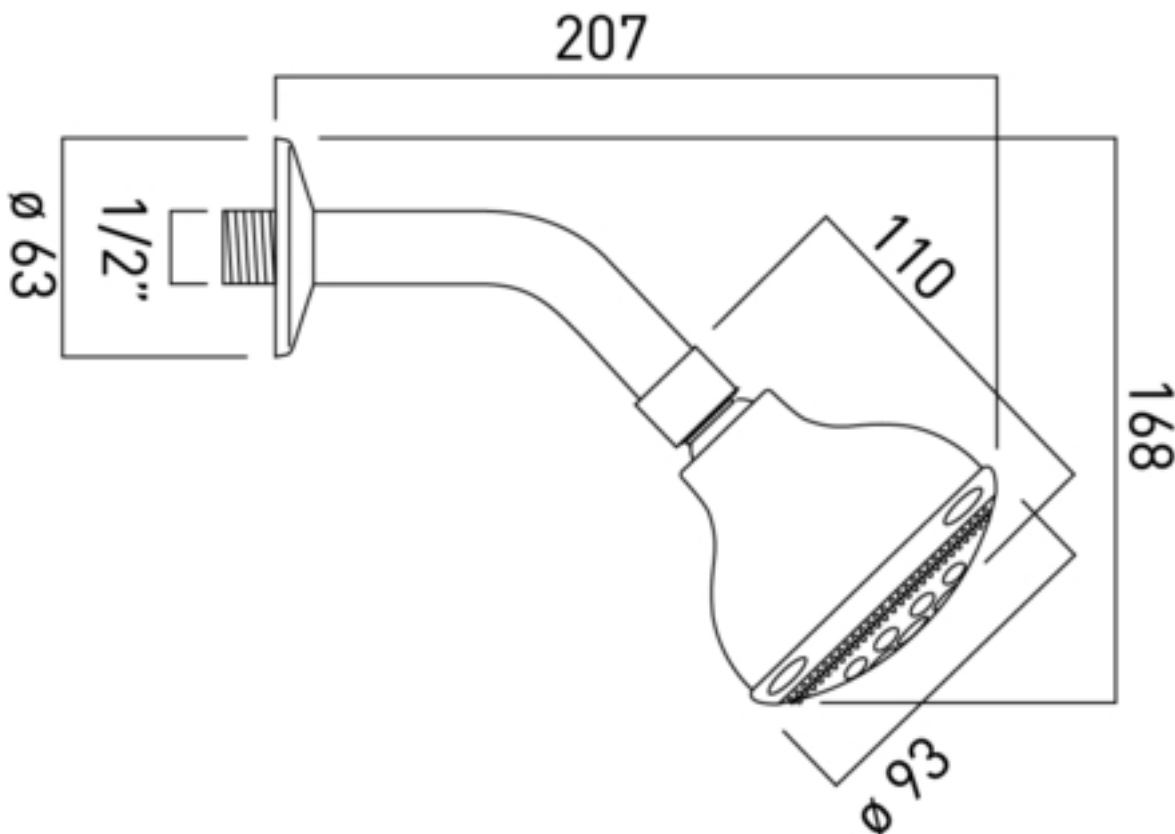

Technical sheet: WG-MFKIT

multi function fixed head
and shower arm
wall mounted
chrome finish
2.0 bar HP

Technical drawing

All products include a 12 year guarantee.