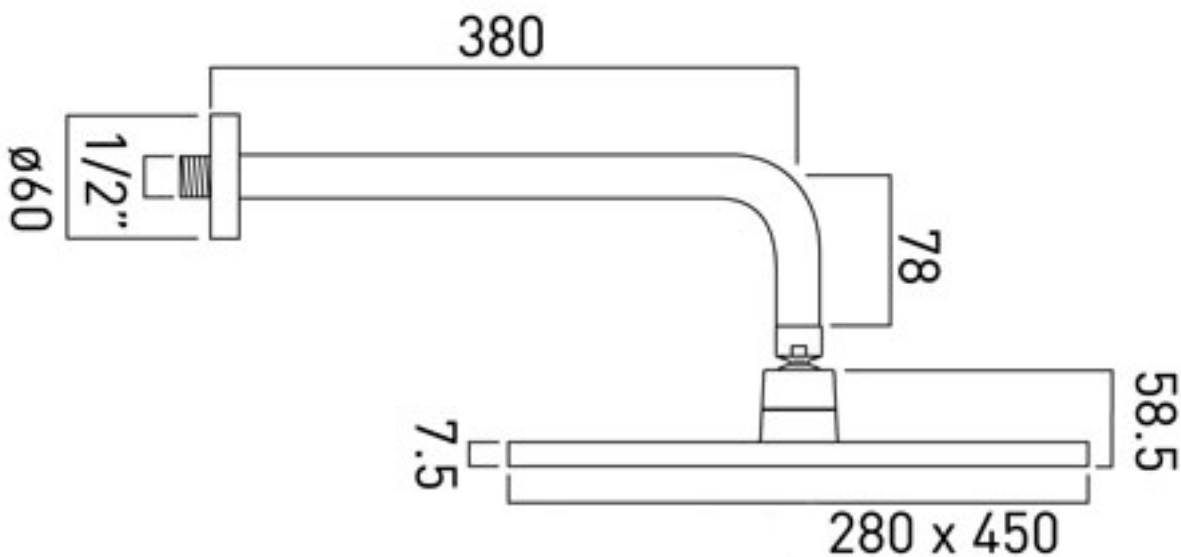

Technical drawing

All products include a 12 year guarantee.