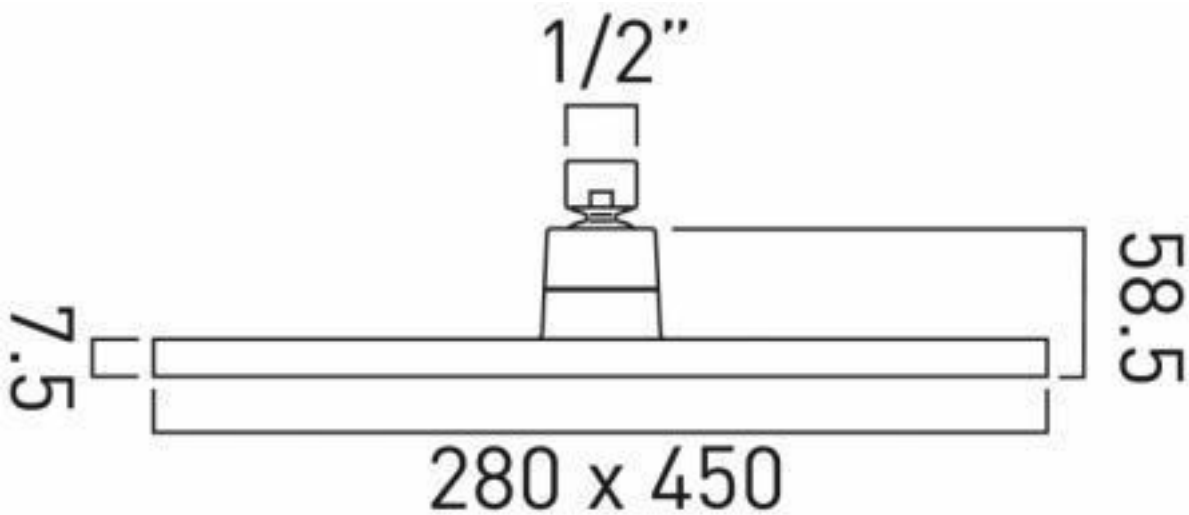

Technical sheet: LIF-HEAD-18

single function oval shower head

18" (450mm)

easy clean

chrome finish

1.0 bar MP

Technical drawing

All products include a 12 year guarantee.