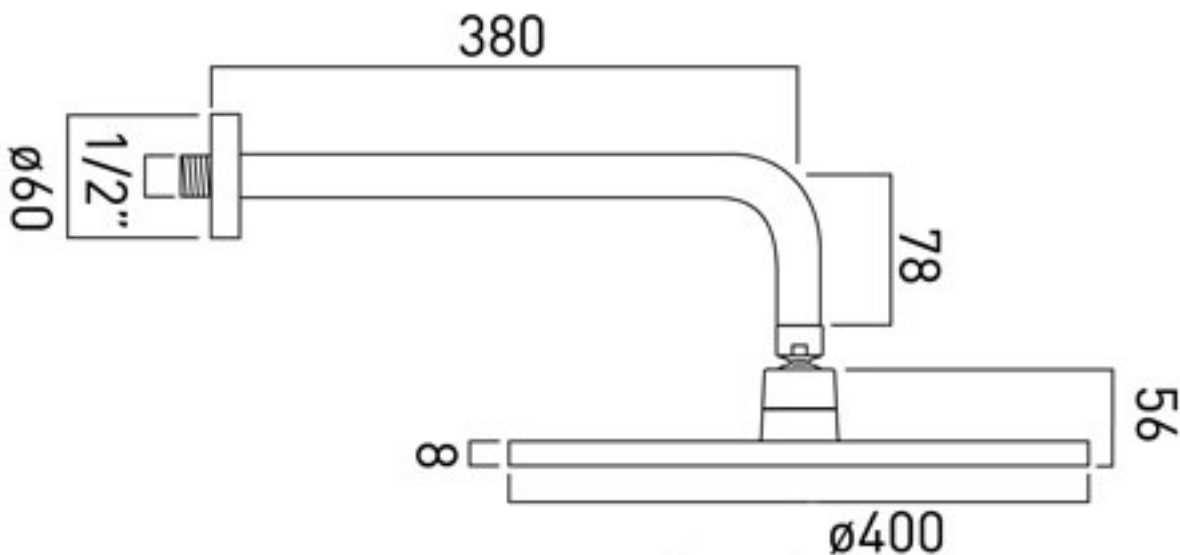

Technical sheet: WG-HALO/16/SA

halo single function round shower head
with shower arm
16" (400mm)
easy clean
chrome finish
1.0 bar MP

Technical drawing

All products include a 12 year guarantee.