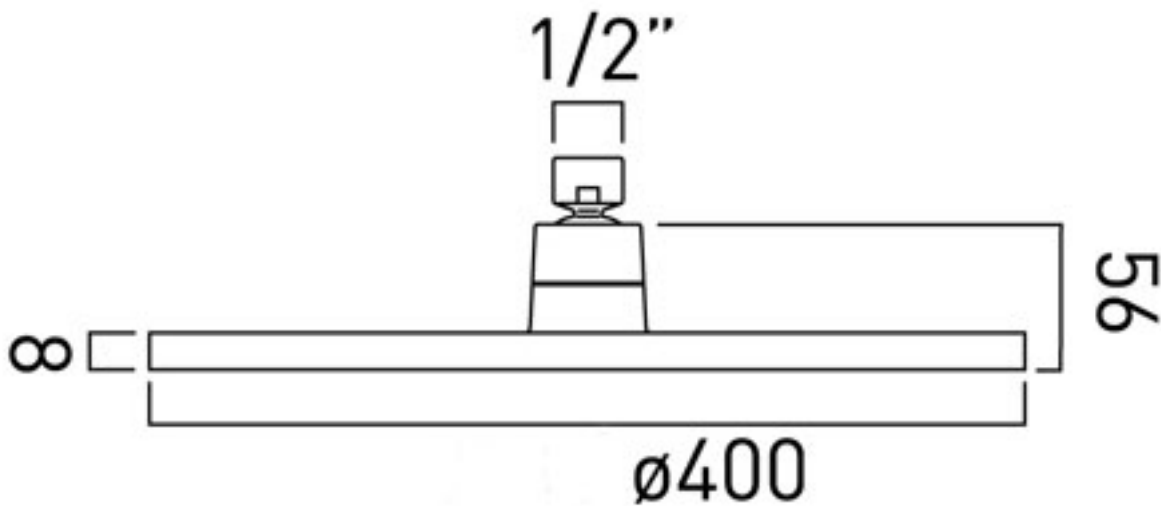

Technical sheet: WG-HALO/16

single function round shower head

16" (400mm)

easy clean

1.0 bar MP

Technical drawing

All products include a 12 year guarantee.