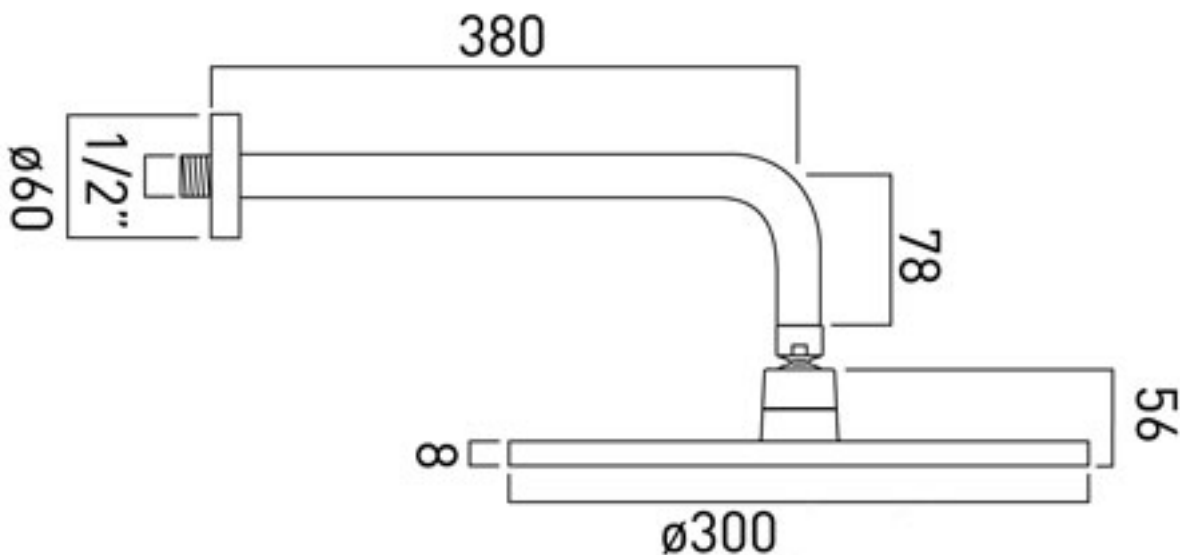

Technical sheet: WG-HALO/12/SA

halo single function round shower head
with shower arm
12" (300mm)
easy clean
chrome finish
1.0 bar MP

Technical drawing

All products include a 12 year guarantee.