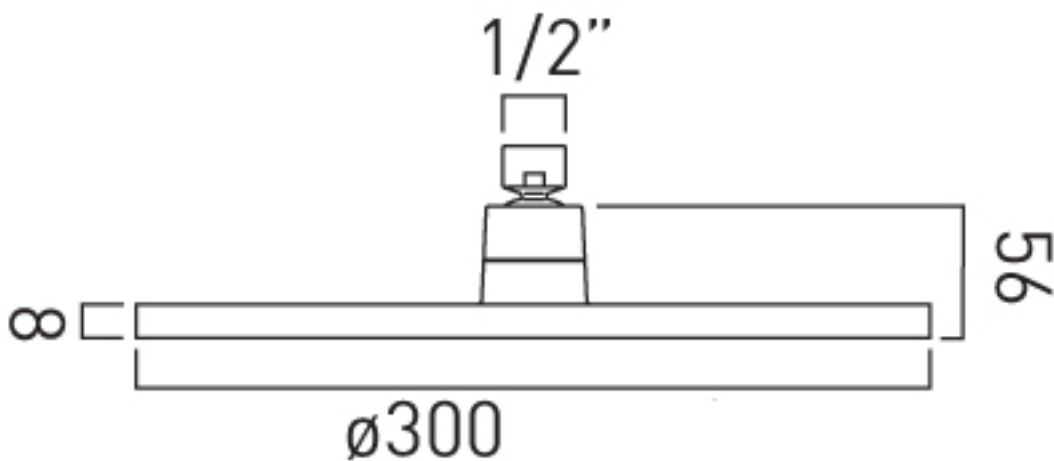

Technical sheet: WG-HALO/12

single function round shower head

12" (300mm)

easy clean

1.0 bar MP

Technical drawing

All products include a 12 year guarantee.