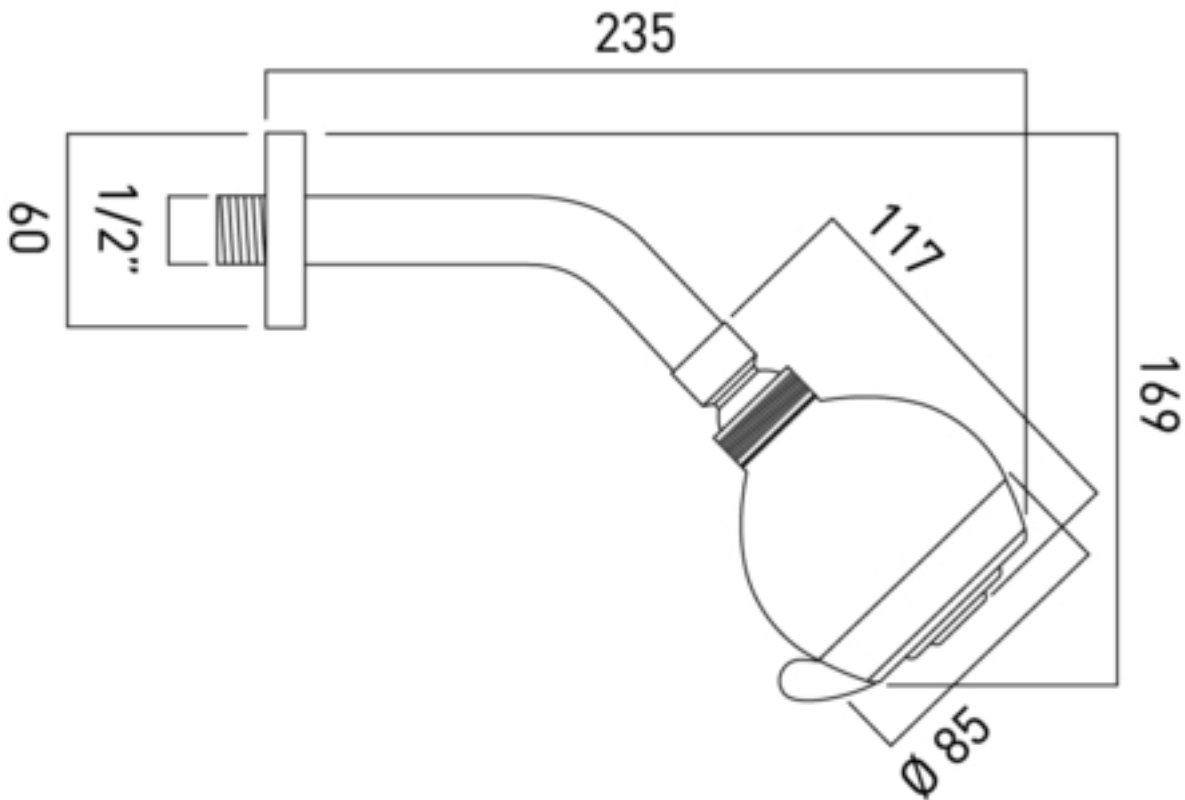

Technical sheet: WG-FG300/SA

- multi function g-class
- low pressure fixed shower
- head and arm
- wall mounted
- chrome finish
- min 0.2 bar - max 1.0 bar LP

Technical drawing

All products include a 12 year guarantee.