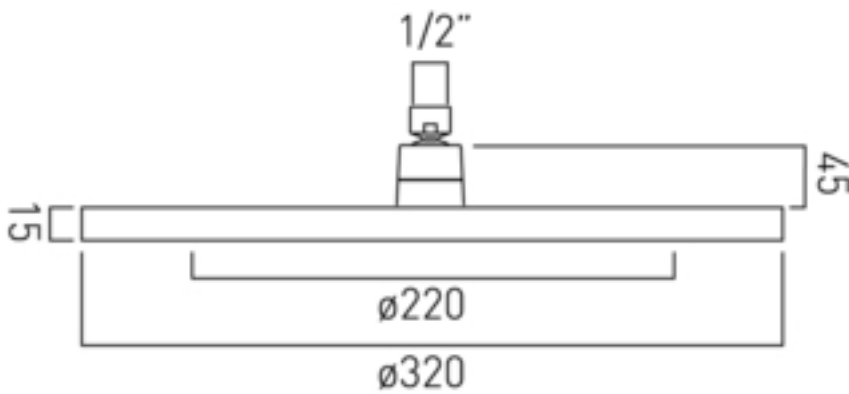

Technical drawing

All products include a 12 year guarantee.