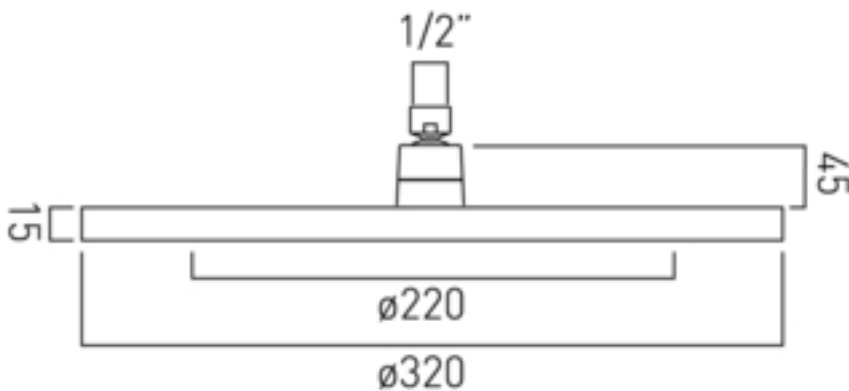

Technical sheet: NUA-HEAD-RED

single function round fixed shower head

chrome / red finish

1/2" female inlet

1.0 bar MP

Technical drawing

All products include a 12 year guarantee.