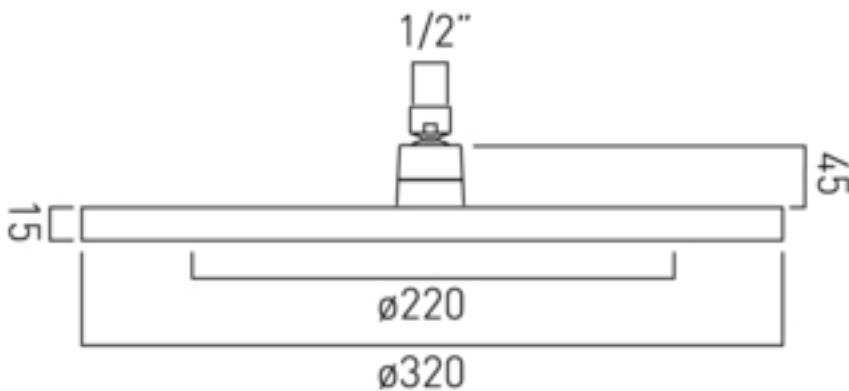

Technical drawing

All products include a 12 year guarantee.