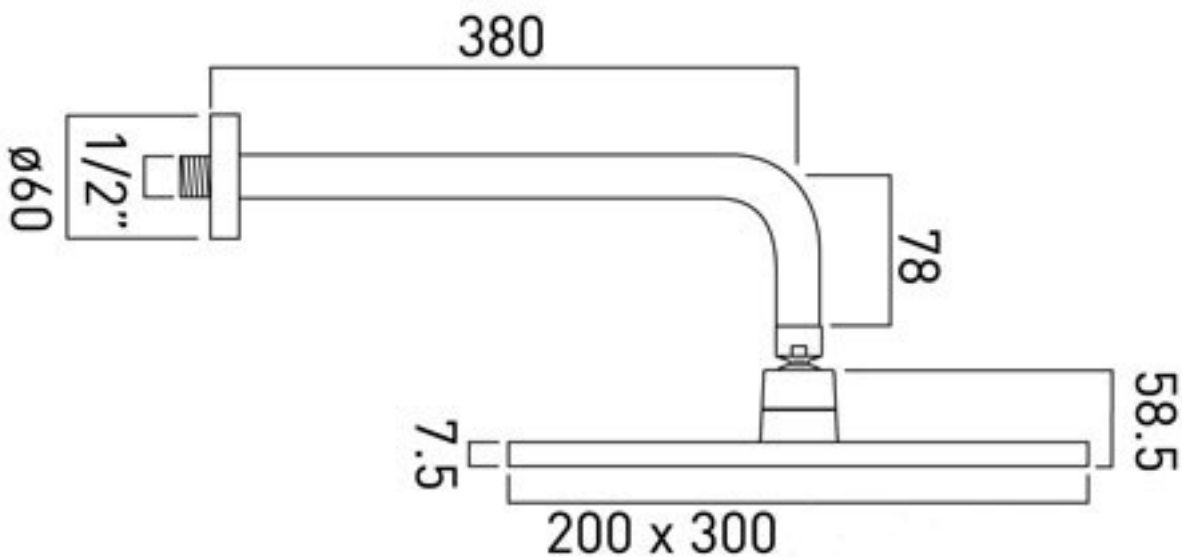

Technical sheet: LIF-HEAD/12/SA

life single function oval shower head
with shower arm
12" (300mm)
easy clean
chrome finish
1.0 bar MP

Technical drawing

All products include a 12 year guarantee.