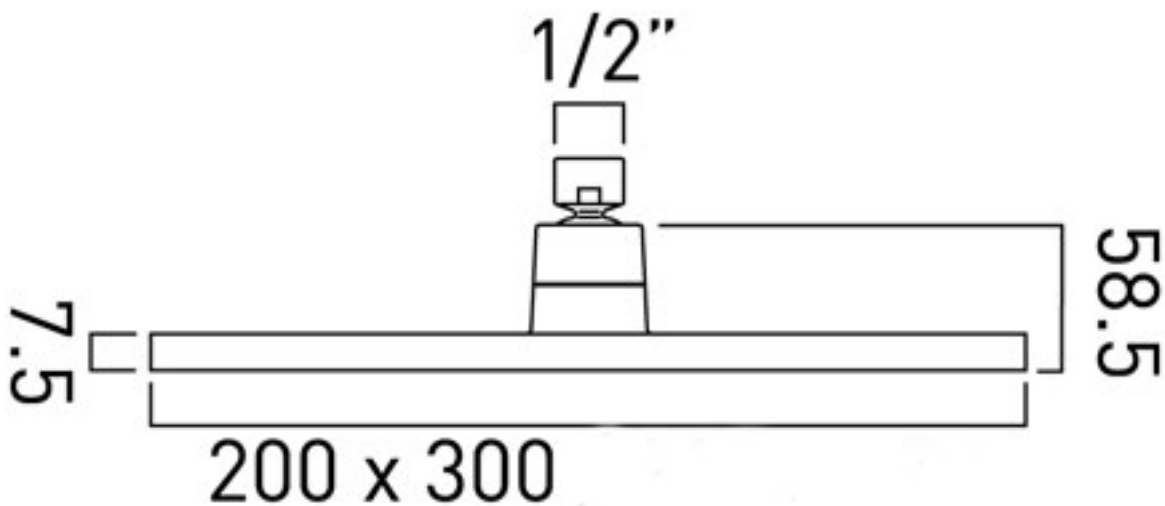

Technical sheet: LIF-HEAD/12

life single function oval shower head

12" (300mm)

easy clean

chrome finish

1.0 bar MP

Technical drawing

All products include a 12 year guarantee.