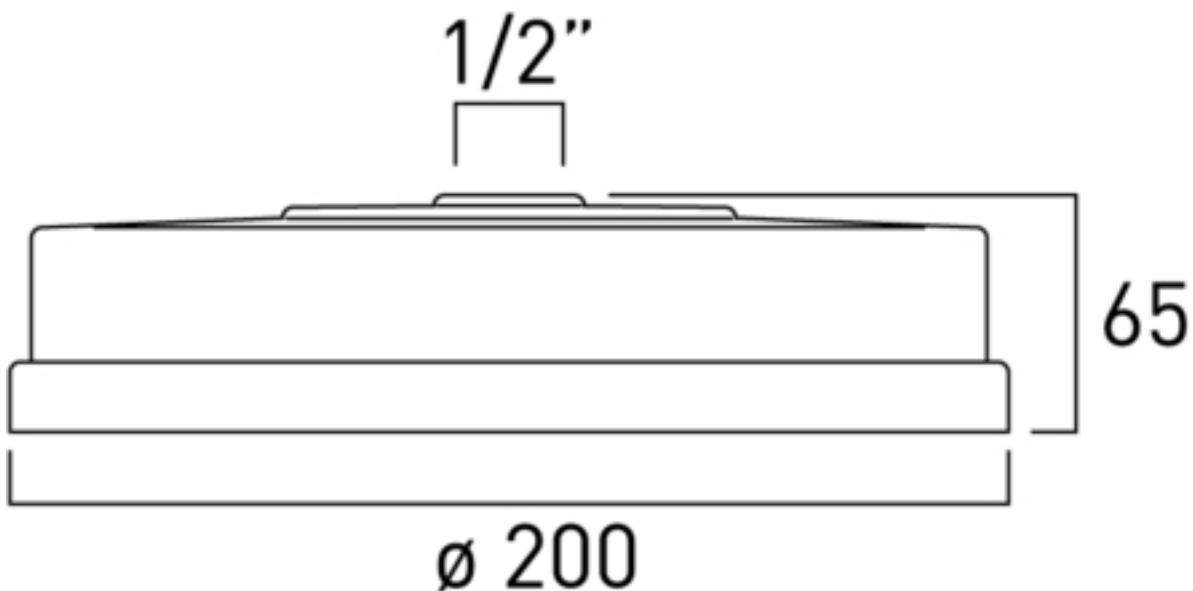

Technical drawing

All products include a 12 year guarantee.