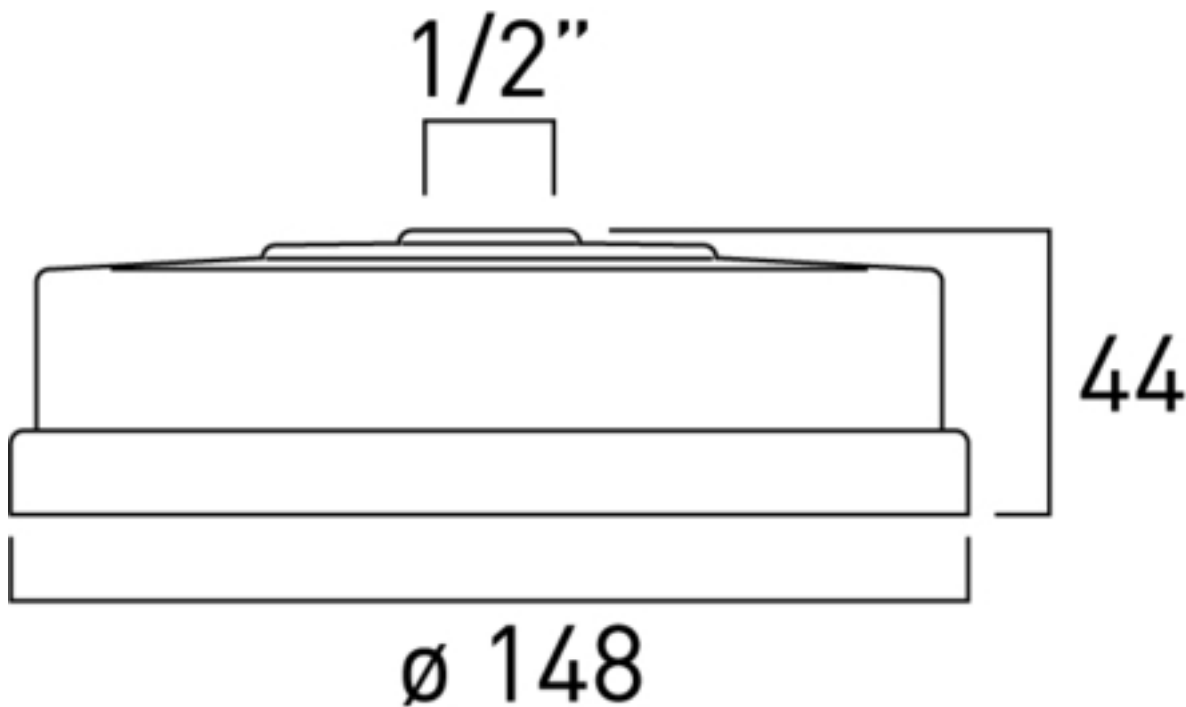

Technical sheet: ELE-HEAD/EC/6IN

contemporary easy clean fixed showerhead

6" (150mm)

chrome finish

0.5 bar LP

Technical drawing

All products include a 12 year guarantee.