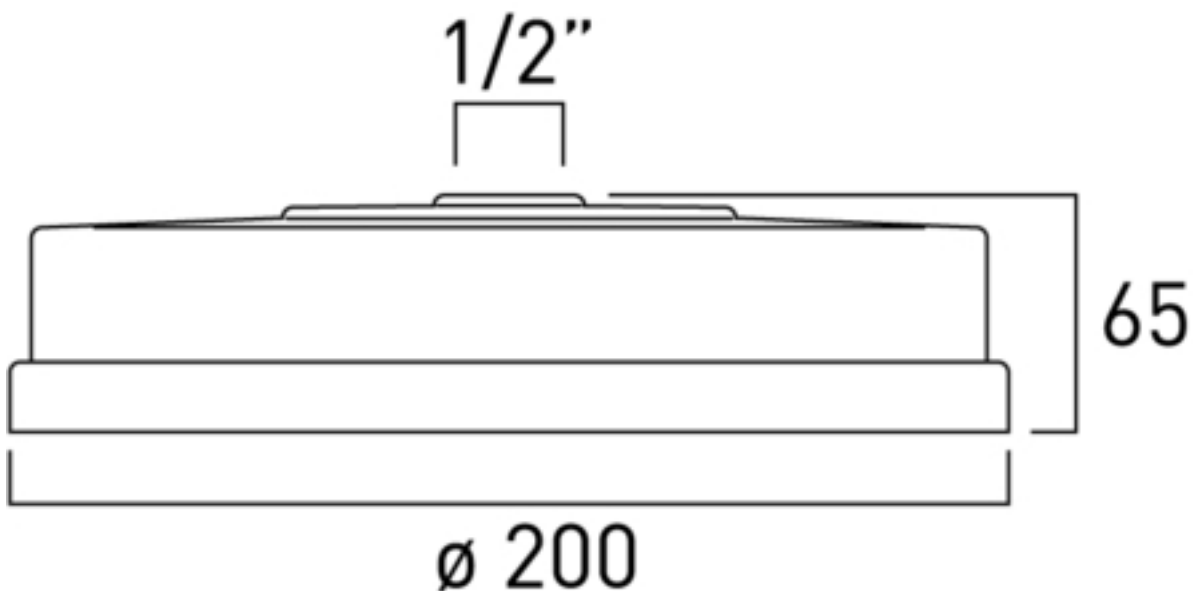

Technical sheet: ELE-HEAD/8IN

contemporary fixed showerhead

8" (200mm)

chrome finish

0.5 bar LP

Technical drawing

All products include a 12 year guarantee.