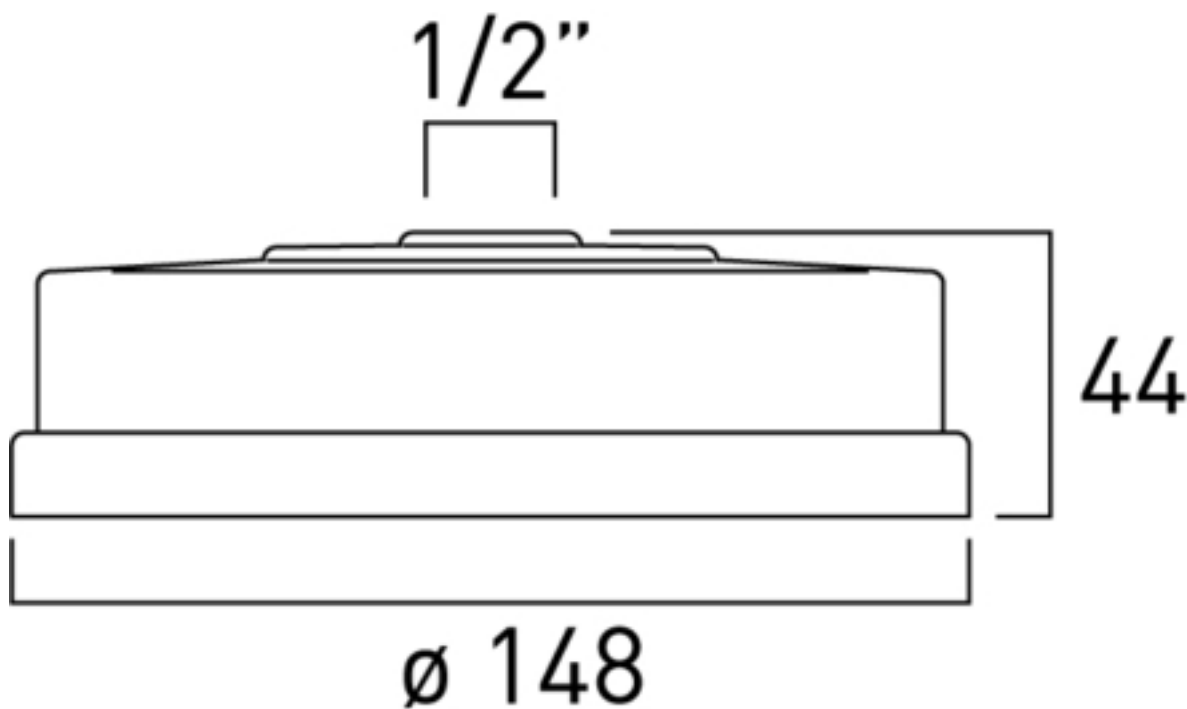

Technical sheet: ELE-HEAD/6IN

contemporary fixed showerhead

6" (150mm)

chrome finish

0.5 bar LP

Technical drawing

All products include a 12 year guarantee.